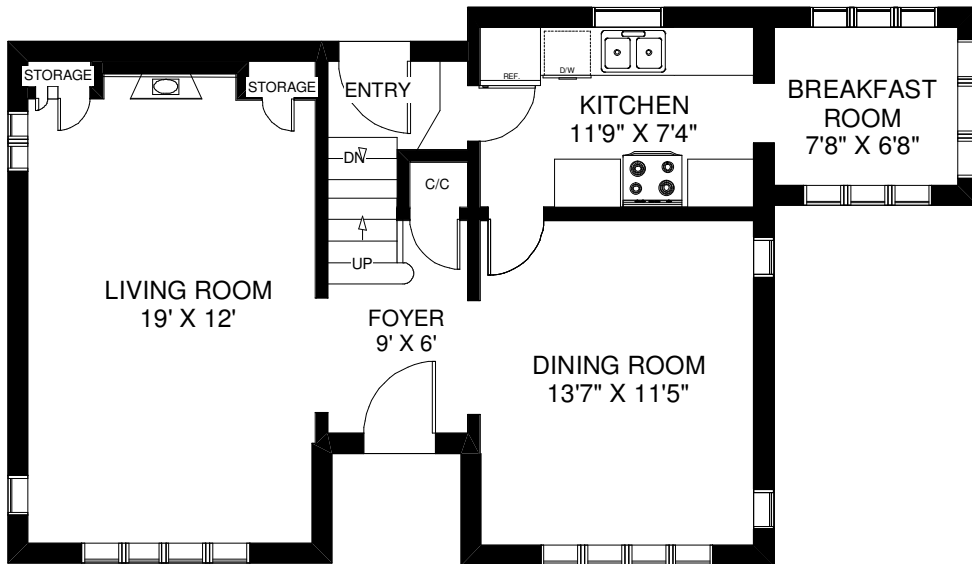

2 BEAUFORT ROAD

MAIN FLOOR
APPROXIMATELY 755 SQ FT

Note: Measurements & Calculations are approximate. Provided as a guideline only.

SECOND FLOOR
APPROXIMATELY 685 SQ FT

LOWER FLOOR
APPROXIMATELY 745 SQ FT