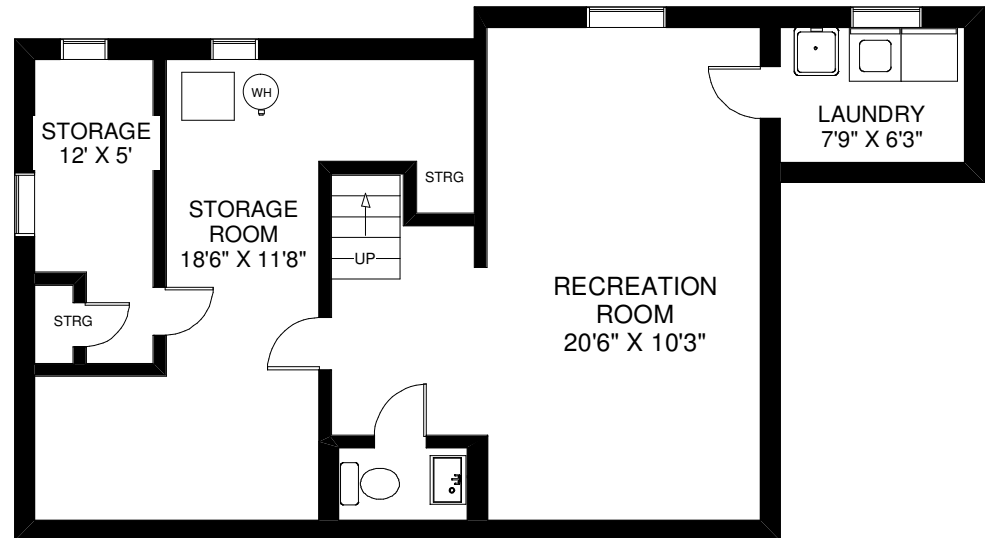

2 BEAUFORT ROAD

MAIN FLOOR
APPROXIMATELY 755 SQ FT

Note: Measurements & Calculations are approximate. Provided as a guideline only.

SECOND FLOOR
APPROXIMATELY 685 SQ FT

LOWER FLOOR
APPROXIMATELY 745 SQ FT