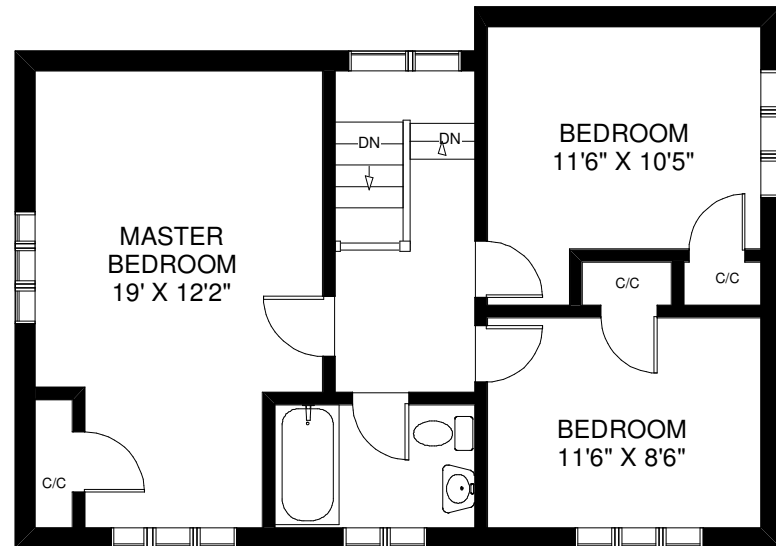

2 BEAUFORT ROAD

MAIN FLOOR
APPROXIMATELY 755 SQ FT

Note: Measurements & Calculations are approximate. Provided as a guideline only.

SECOND FLOOR
APPROXIMATELY 685 SQ FT

LOWER FLOOR
APPROXIMATELY 745 SQ FT