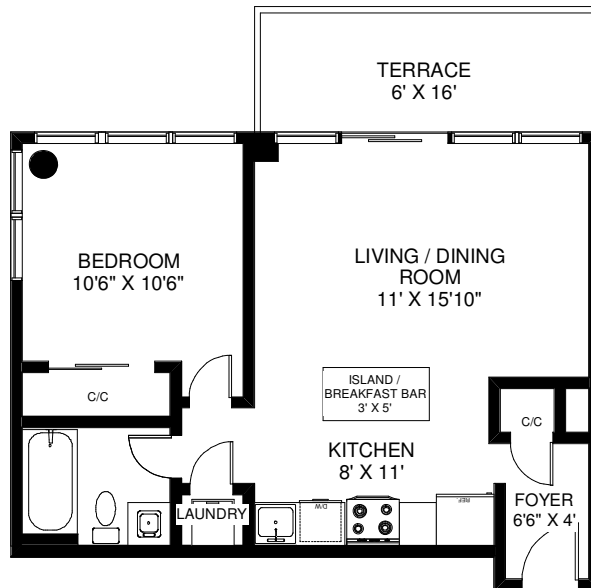

**281 MUTUAL STREET  
SUITE #1508**

CEILING HT 8'10"

APPROXIMATELY 550 SQ FT

Note: Measurements & Calculations are approximate. Provided as a guideline only.