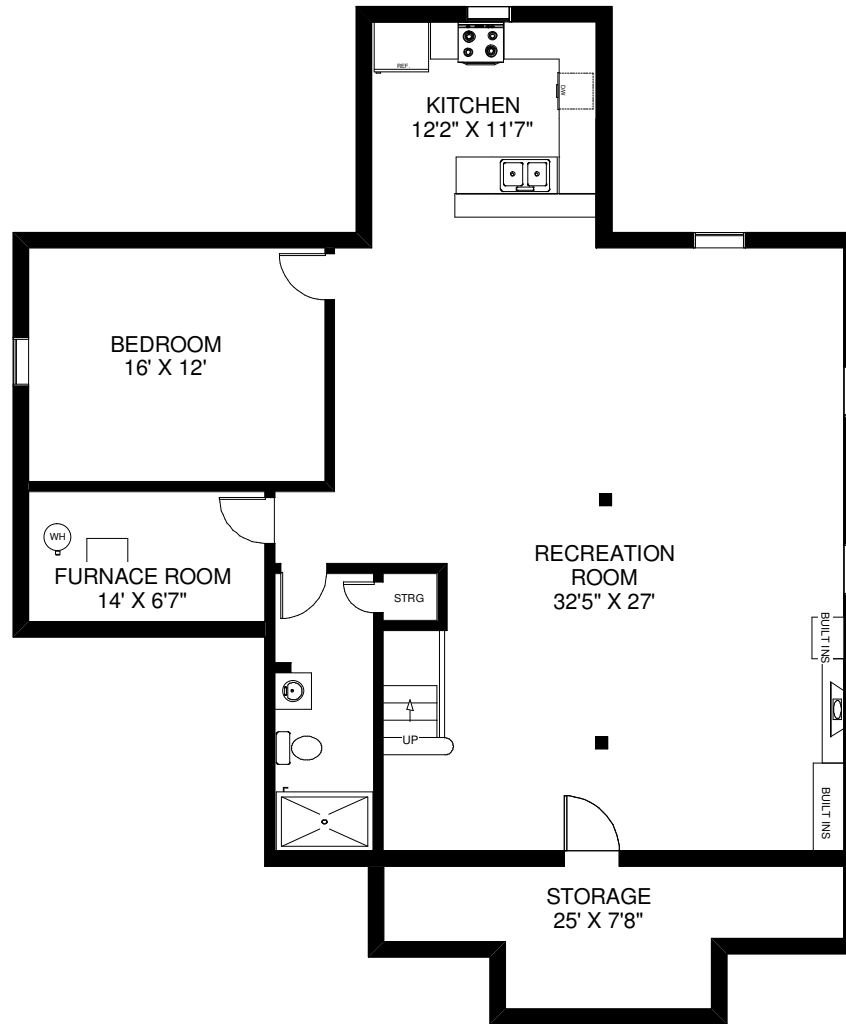

# 86 HALIBURTON AVENUE

CEILING HT 8'

LOWER FLOOR  
APPROXIMATELY 1,750 SQ FT

Note: Measurements & Calculations are approximate. Provided as a guideline only.