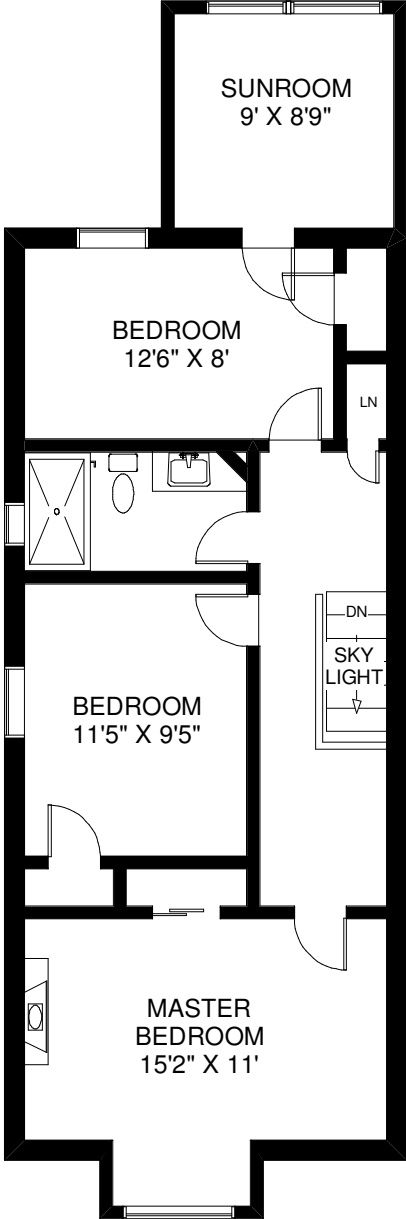

# 195 PACIFIC AVENUE

MAIN FLOOR  
APPROXIMATELY 700 SQ FT

SECOND FLOOR  
APPROXIMATELY 760 SQ FT

LOWER FLOOR  
APPROXIMATELY 660 SQ FT

Note: Measurements & Calculations are approximate. Provided as a guideline only.