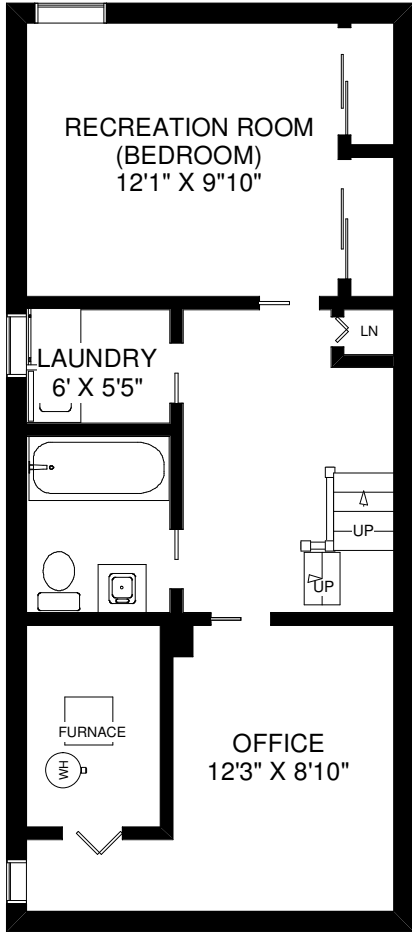

# 195 PACIFIC AVENUE

MAIN FLOOR  
APPROXIMATELY 700 SQ FT

SECOND FLOOR  
APPROXIMATELY 760 SQ FT

LOWER FLOOR  
APPROXIMATELY 660 SQ FT

Note: Measurements & Calculations are approximate. Provided as a guideline only.