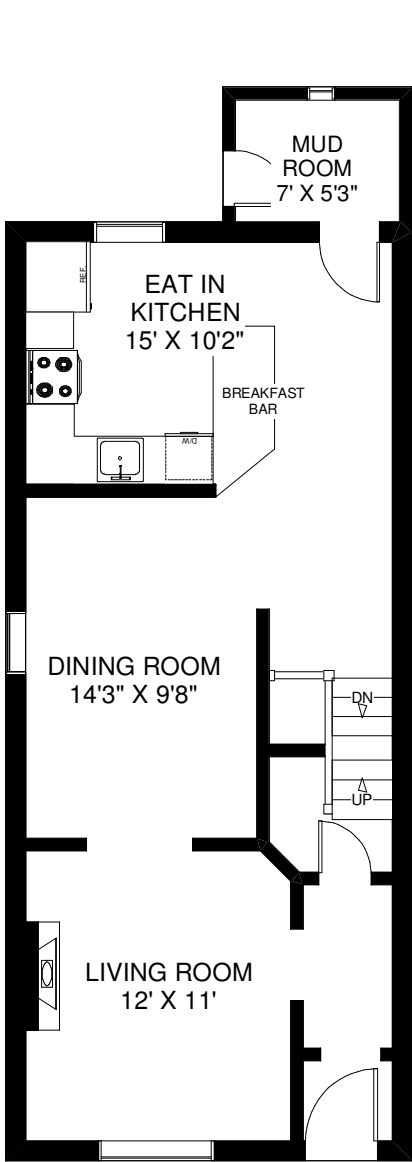

# 195 PACIFIC AVENUE

MAIN FLOOR  
APPROXIMATELY 700 SQ FT

SECOND FLOOR  
APPROXIMATELY 760 SQ FT

LOWER FLOOR  
APPROXIMATELY 660 SQ FT

Note: Measurements & Calculations are approximate. Provided as a guideline only.