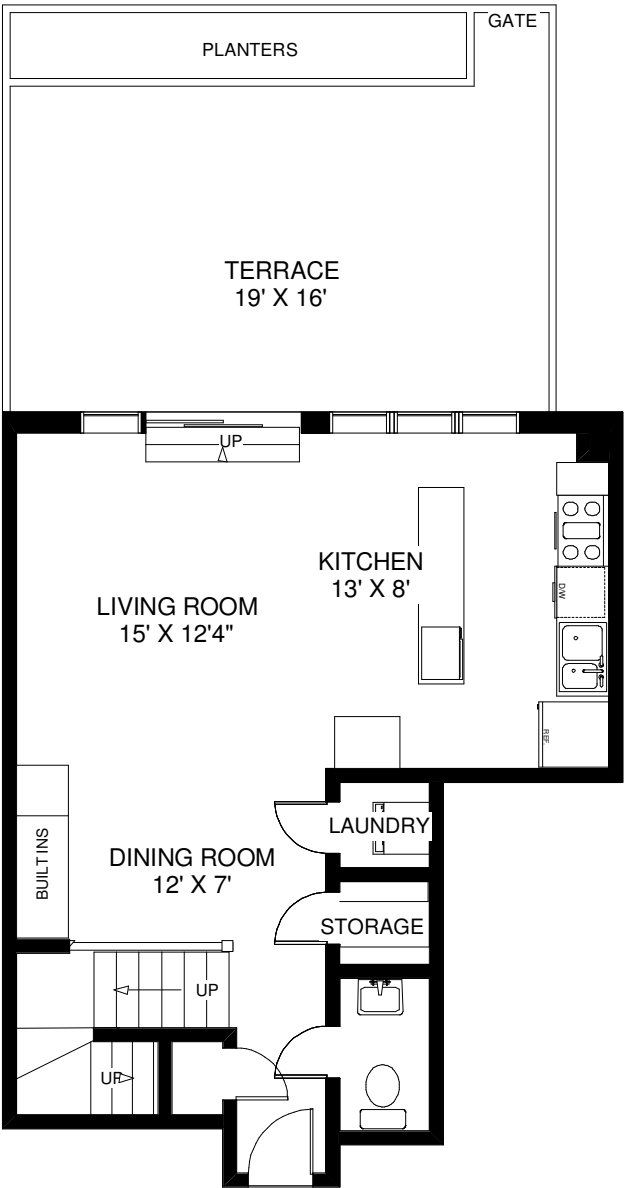

2 BELLEFAIR AVENUE TH #208

CEILING HT 9'9"

MAIN FLOOR

CEILING HT 8'8"

UPPER FLOOR

APPROXIMATELY 1,350 SQ FT

Note: Measurements & Calculations are approximate. Provided as a guideline only.